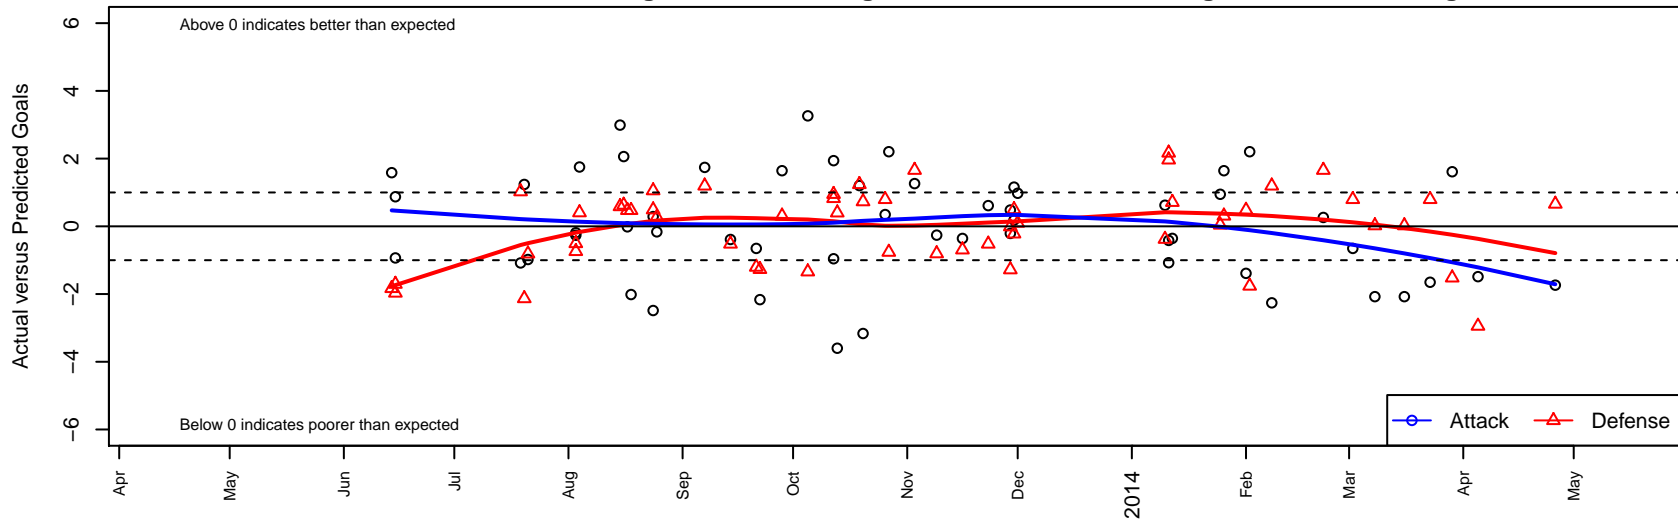

Crossfire Premier A B02
Dots are actual minus expected GF (blue circles) and GA (red triangles).
Blue line is smoothed change in attack strength. Red is smoothed change in defense strength.